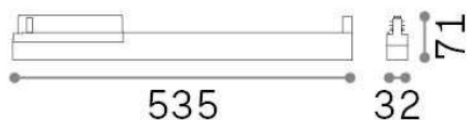

Display

General info

Technical - Spotlights and Tracks

Indoor track mounted linear fitting with integrated LED sources and direct light emission

Ean	8021696283692
Item	DISPLAY UGR D0535 3000K BK
Installation	Eutrac 3-phase track (Ceiling)
Guarantee	5 years
Gross weight	0.6 kg
Volume	0.006426 m ³

Technical info

Net weight	0.4 kg
Insulation class	II
Protection index	IP20
Operating temperature	0° ~ +40 °C
Dimmer	Non-dimmable, On-Off
Power output	220-240 V AC 50/60 Hz
Power supply	In-built, included NO, electronic
Accessories not included	Link on-off profile

Source info

Integrated source	Integrated LED module
Replaceable source	YES (by qualified operators only)
Power	14W
Emission	Direct
Max consumption	max 14,00 W
Features LED	LED SMD SAMSUNG
CCT	3000 K
Duration LED (t. 25°C)	50000 h
CRI	> 80
SDCM	3
Light beam	70°
UGR Maximum	< 22
Light beam flux	2000 lm
Useful light flux	1150 lm
Photobiological risk	1
Standby power	< 0.50