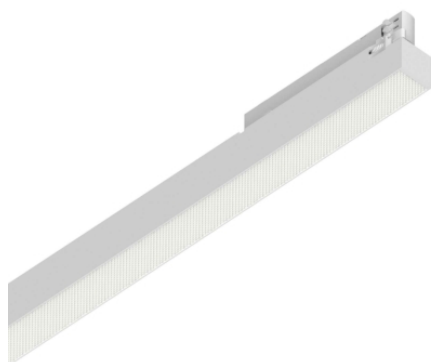

# Display

### Technical - Spotlights and Tracks

Indoor track mounted linear fitting with integrated LED sources and direct light emission

<b>Ean</b>	8021696283685
<b>Item</b>	DISPLAY UGR D0535 3000K WH
<b>Installation</b>	Eutrac 3-phase track (Ceiling)
<b>Guarantee</b>	5 years
<b>Gross weight</b>	0.6 kg
<b>Volume</b>	0.006426 m <sup>3</sup>