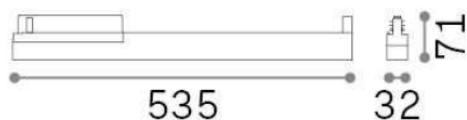

Display

General info

Technical - Spotlights and Tracks

Indoor track mounted linear fitting with integrated LED sources and direct light emission

Ean	8021696283685
Item	DISPLAY UGR D0535 3000K WH
Installation	Eutrac 3-phase track (Ceiling)
Guarantee	5 years
Gross weight	0.6 kg
Volume	0.006426 m³

Technical info

Net weight	0.4 kg
Insulation class	II
Protection index	IP20
Operating temperature	0° ~ +40 °C
Dimmer	Non-dimmable, On-Off
Power output	220-240 V AC 50/60 Hz
Power supply	In-built, included NO, electronic
Accessories not included	Link on-off profile

Source info

Integrated source	Integrated LED module
Replaceable source	YES (by qualified operators only)
Power	14W
Emission	Direct
Max consumption	max 14,00 W
Features LED	LED SMD SAMSUNG
CCT	3000 K
Duration LED (t. 25°C)	50000 h
CRI	> 80
SDCM	3
Light beam	70°
UGR Maximum	< 22
Light beam flux	2000 lm
Useful light flux	1150 lm
Photobiological risk	1
Standby power	< 0.50