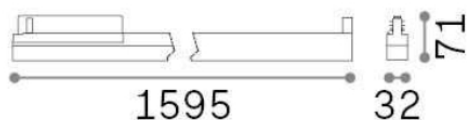

Display

General info

Technical - Spotlights and Tracks

Indoor track mounted linear fitting with integrated LED sources and direct light emission

Ean	8021696283678
Item	DISPLAY UGR D1595 4000K BK
Installation	Eutrac 3-phase track (Ceiling)
Guarantee	5 years
Gross weight	1.98 kg
Volume	0.01734 m ³

Technical info

Net weight	1.57 kg
Insulation class	II
Protection index	IP20
Operating temperature	0° ~ +40 °C
Dimmer	Non-dimmable, On-Off
Power output	220-240 V AC 50/60 Hz
Power supply	In-built, included NO, electronic
Accessories not included	Link on-off profile

Source info

Integrated source	Integrated LED module
Replaceable source	YES (by qualified operators only)
Power	40W
Emission	Direct
Max consumption	max 40,00 W
Features LED	LED SMD SAMSUNG
CCT	4000 K
Duration LED (t. 25°C)	50000 h
CRI	> 80
SDCM	3
Light beam	70°
UGR Maximum	< 22
Light beam flux	6450 lm
Useful light flux	3600 lm
Photobiological risk	1
Standby power	< 0.50