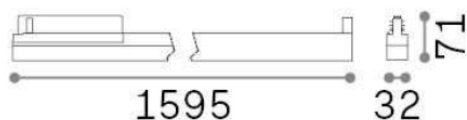

Display

General info

Technical - Spotlights and Tracks

Indoor track mounted linear fitting with integrated LED sources and direct light emission

Ean	8021696283654
Item	DISPLAY UGR D1595 3000K WH
Installation	Eutrac 3-phase track (Ceiling)
Guarantee	5 years
Gross weight	1.98 kg
Volume	0.01734 m ³

Technical info

Net weight	1.57 kg
Insulation class	II
Protection index	IP20
Operating temperature	0° ~ +40 °C
Dimmer	Non-dimmable, On-Off
Power output	220-240 V AC 50/60 Hz
Power supply	In-built, included NO, electronic
Accessories not included	Link on-off profile

Source info

Integrated source	Integrated LED module
Replaceable source	YES (by qualified operators only)
Power	40W
Emission	Direct
Max consumption	max 40,00 W
Features LED	LED SMD SAMSUNG
CCT	3000 K
Duration LED (t. 25°C)	50000 h
CRI	> 80
SDCM	3
Light beam	70°
UGR Maximum	< 22
Light beam flux	6050 lm
Useful light flux	3400 lm
Photobiological risk	1
Standby power	< 0.50