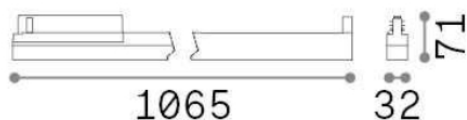

Display

General info

Technical - Spotlights and Tracks

Indoor track mounted linear fitting with integrated LED sources and direct light emission

Ean	8021696283647
Item	DISPLAY UGR D1065 3000K WH
Installation	Eutrac 3-phase track (Ceiling)
Guarantee	5 years
Gross weight	1.48 kg
Volume	0.01122 m ³

Technical info

Net weight	1.12 kg
Insulation class	II
Protection index	IP20
Operating temperature	0° ~ +40 °C
Dimmer	Non-dimmable, On-Off
Power output	220-240 V AC 50/60 Hz
Power supply	In-built, included NO, electronic
Accessories not included	Link on-off profile

Source info

Integrated source	Integrated LED module
Replaceable source	YES (by qualified operators only)
Power	27W
Emission	Direct
Max consumption	max 27,00 W
Features LED	LED SMD SAMSUNG
CCT	3000 K
Duration LED (t. 25°C)	50000 h
CRI	> 80
SDCM	3
Light beam	70°
UGR Maximum	< 22
Light beam flux	4000 lm
Useful light flux	2350 lm
Photobiological risk	1
Standby power	< 0.50