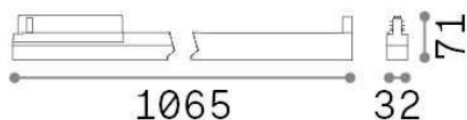

Display

General info

Technical - Spotlights and Tracks

Indoor track mounted linear fitting with integrated LED sources and direct light emission

Ean	8021696283630
Item	DISPLAY UGR D1065 3000K BK
Installation	Eutrac 3-phase track (Ceiling)
Guarantee	5 years
Gross weight	1.48 kg
Volume	0.01122 m ³

Technical info

Net weight	1.12 kg
Insulation class	II
Protection index	IP20
Operating temperature	0° ~ +40 °C
Dimmer	Non-dimmable, On-Off
Power output	220-240 V AC 50/60 Hz
Power supply	In-built, included NO, electronic
Accessories not included	Link on-off profile

Source info

Integrated source	Integrated LED module
Replaceable source	YES (by qualified operators only)
Power	27W
Emission	Direct
Max consumption	max 27,00 W
Features LED	LED SMD SAMSUNG
CCT	3000 K
Duration LED (t. 25°C)	50000 h
CRI	> 80
SDCM	3
Light beam	70°
UGR Maximum	< 22
Light beam flux	4000 lm
Useful light flux	2350 lm
Photobiological risk	1
Standby power	< 0.50