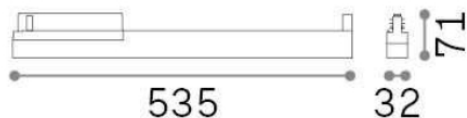

Display

General info

Technical - Spotlights and Tracks

Indoor track mounted linear fitting with integrated LED sources and direct light emission

Ean	8021696283623
Item	DISPLAY ACCENT D0535 4000K BK
Installation	Eutrac 3-phase track (Ceiling)
Guarantee	5 years
Gross weight	0.6 kg
Volume	0.006426 m³

Technical info

Net weight	0.4 kg
Insulation class	II
Protection index	IP20
Operating temperature	0° ~ +40 °C
Dimmer	Non-dimmable, On-Off
Power output	220-240 V AC 50/60 Hz
Power supply	In-built, included NO, electronic
Accessories not included	Link on-off profile

Source info

Integrated source	Integrated LED module
Replaceable source	YES (by qualified operators only)
Power	14W
Emission	Direct
Max consumption	max 14,00 W
Features LED	LED SMD SAMSUNG
CCT	4000 K
Duration LED (t. 25°C)	50000 h
CRI	> 80
SDCM	3
Light beam	60°
UGR Maximum	< 16
Light beam flux	1900 lm
Useful light flux	1700 lm
Photobiological risk	1
Standby power	< 0.50