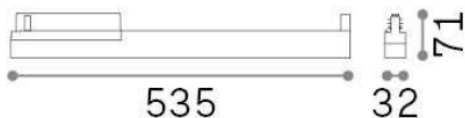

Display

General info

Technical - Spotlights and Tracks

Indoor track mounted linear fitting with integrated LED sources and direct light emission

Ean	8021696283616
Item	DISPLAY ACCENT D0535 4000K WH
Installation	Eutrac 3-phase track (Ceiling)
Guarantee	5 years
Gross weight	0.6 kg
Volume	0.006426 m ³

Technical info

Net weight	0.4 kg
Insulation class	II
Protection index	IP20
Operating temperature	0° ~ +40 °C
Dimmer	Non-dimmable, On-Off
Power output	220-240 V AC 50/60 Hz
Power supply	In-built, included NO, electronic
Accessories not included	Link on-off profile

Source info

Integrated source	Integrated LED module
Replaceable source	YES (by qualified operators only)
Power	14W
Emission	Direct
Max consumption	max 14,00 W
Features LED	LED SMD SAMSUNG
CCT	4000 K
Duration LED (t. 25°C)	50000 h
CRI	> 80
SDCM	3
Light beam	60°
UGR Maximum	< 16
Light beam flux	1900 lm
Useful light flux	1700 lm
Photobiological risk	1
Standby power	< 0.50