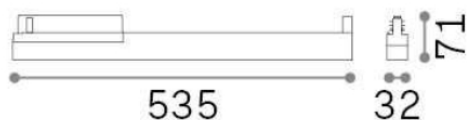

Display

General info

Technical - Spotlights and Tracks

Indoor track mounted linear fitting with integrated LED sources and direct light emission

Ean	8021696283593
Item	DISPLAY ACCENT D0535 3000K WH
Installation	Eutrac 3-phase track (Ceiling)
Guarantee	5 years
Gross weight	0.6 kg
Volume	0.006426 m ³

Technical info

Net weight	0.4 kg
Insulation class	II
Protection index	IP20
Operating temperature	0° ~ +40 °C
Dimmer	Non-dimmable, On-Off
Power output	220-240 V AC 50/60 Hz
Power supply	In-built, included NO, electronic
Accessories not included	Link on-off profile

Source info

Integrated source	Integrated LED module
Replaceable source	YES (by qualified operators only)
Power	14W
Emission	Direct
Max consumption	max 14,00 W
Features LED	LED SMD SAMSUNG
CCT	3000 K
Duration LED (t. 25°C)	50000 h
CRI	> 80
SDCM	3
Light beam	60°
UGR Maximum	< 16
Light beam flux	1800 lm
Useful light flux	1600 lm
Photobiological risk	1
Standby power	< 0.50