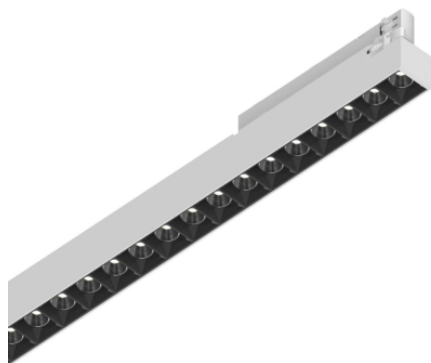

Display

General info

Technical - Spotlights and Tracks

Indoor track mounted linear fitting with integrated LED sources and direct light emission

Ean	8021696283579
Item	DISPLAY ACCENT D1595 4000K WH
Installation	Eutrac 3-phase track (Ceiling)
Guarantee	5 years
Gross weight	1.98 kg
Volume	0.01734 m ³

Technical info

Net weight	1.57 kg
Insulation class	II
Protection index	IP20
Operating temperature	0° ~ +40 °C
Dimmer	Non-dimmable, On-Off
Power output	220-240 V AC 50/60 Hz
Power supply	In-built, included NO, electronic
Accessories not included	Link on-off profile

Source info

Integrated source	Integrated LED module
Replaceable source	YES (by qualified operators only)
Power	40W
Emission	Direct
Max consumption	max 40,00 W
Features LED	LED SMD SAMSUNG
CCT	4000 K
Duration LED (t. 25°C)	50000 h
CRI	> 80
SDCM	3
Light beam	60°
UGR Maximum	< 16
Light beam flux	5600 lm
Useful light flux	4500 lm
Photobiological risk	1
Standby power	< 0.50