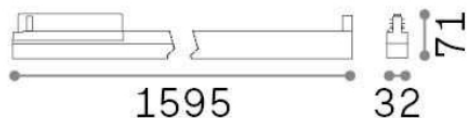

Display

General info

Technical - Spotlights and Tracks

Indoor track mounted linear fitting with integrated LED sources and direct light emission

Ean	8021696283579
Item	DISPLAY ACCENT D1595 4000K WH
Installation	Eutrac 3-phase track (Ceiling)
Guarantee	5 years
Gross weight	1.98 kg
Volume	0.01734 m ³

Technical info

Net weight	1.57 kg
Insulation class	II
Protection index	IP20
Operating temperature	0° ~ +40 °C
Dimmer	Non-dimmable, On-Off
Power output	220-240 V AC 50/60 Hz
Power supply	In-built, included NO, electronic
Accessories not included	Link on-off profile

Source info

Integrated source	Integrated LED module
Replaceable source	YES (by qualified operators only)
Power	40W
Emission	Direct
Max consumption	max 40,00 W
Features LED	LED SMD SAMSUNG
CCT	4000 K
Duration LED (t. 25°C)	50000 h
CRI	> 80
SDCM	3
Light beam	60°
UGR Maximum	< 16
Light beam flux	5600 lm
Useful light flux	4500 lm
Photobiological risk	1
Standby power	< 0.50