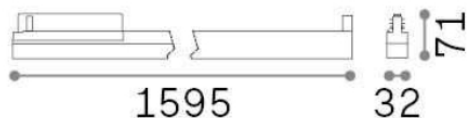

Display

General info

Technical - Spotlights and Tracks

Indoor track mounted linear fitting with integrated LED sources and direct light emission

Ean	8021696283562
Item	DISPLAY ACCENT D1595 3000K BK
Installation	Eutrac 3-phase track (Ceiling)
Guarantee	5 years
Gross weight	1.98 kg
Volume	0.01734 m ³

Technical info

Net weight	1.57 kg
Insulation class	II
Protection index	IP20
Operating temperature	0° ~ +40 °C
Dimmer	Non-dimmable, On-Off
Power output	220-240 V AC 50/60 Hz
Power supply	In-built, included NO, electronic
Accessories not included	Link on-off profile

Source info

Integrated source	Integrated LED module
Replaceable source	YES (by qualified operators only)
Power	40W
Emission	Direct
Max consumption	max 40,00 W
Features LED	LED SMD SAMSUNG
CCT	3000 K
Duration LED (t. 25°C)	50000 h
CRI	> 80
SDCM	3
Light beam	60°
UGR Maximum	< 16
Light beam flux	5300 lm
Useful light flux	4300 lm
Photobiological risk	1
Standby power	< 0.50