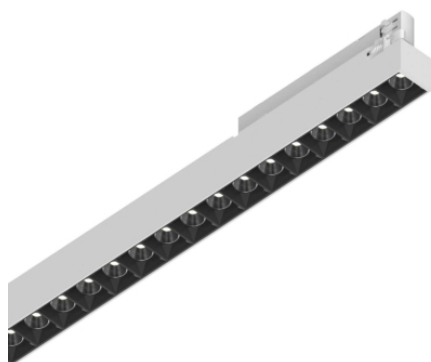

Display

General info

Technical - Spotlights and Tracks

Indoor track mounted linear fitting with integrated LED sources and direct light emission

Ean	8021696283555
Item	DISPLAY ACCENT D1595 3000K WH
Installation	Eutrac 3-phase track (Ceiling)
Guarantee	5 years
Gross weight	1.98 kg
Volume	0.01734 m ³

Technical info

Net weight	1.57 kg
Insulation class	II
Protection index	IP20
Operating temperature	0° ~ +40 °C
Dimmer	Non-dimmable, On-Off
Power output	220-240 V AC 50/60 Hz
Power supply	In-built, included NO, electronic
Accessories not included	Link on-off profile

Source info

Integrated source	Integrated LED module
Replaceable source	YES (by qualified operators only)
Power	40W
Emission	Direct
Max consumption	max 40,00 W
Features LED	LED SMD SAMSUNG
CCT	3000 K
Duration LED (t. 25°C)	50000 h
CRI	> 80
SDCM	3
Light beam	60°
UGR Maximum	< 16
Light beam flux	5300 lm
Useful light flux	4300 lm
Photobiological risk	1
Standby power	< 0.50