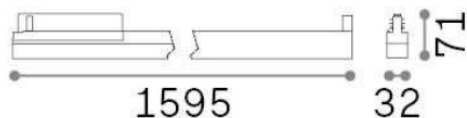

Display

General info

Technical - Spotlights and Tracks

Indoor track mounted linear fitting with integrated LED sources and direct light emission

Ean	8021696283555
Item	DISPLAY ACCENT D1595 3000K WH
Installation	Eutrac 3-phase track (Ceiling)
Guarantee	5 years
Gross weight	1.98 kg
Volume	0.01734 m ³

Technical info

Net weight	1.57 kg
Insulation class	II
Protection index	IP20
Operating temperature	0° ~ +40 °C
Dimmer	Non-dimmable, On-Off
Power output	220-240 V AC 50/60 Hz
Power supply	In-built, included NO, electronic
Accessories not included	Link on-off profile

Source info

Integrated source	Integrated LED module
Replaceable source	YES (by qualified operators only)
Power	40W
Emission	Direct
Max consumption	max 40,00 W
Features LED	LED SMD SAMSUNG
CCT	3000 K
Duration LED (t. 25°C)	50000 h
CRI	> 80
SDCM	3
Light beam	60°
UGR Maximum	< 16
Light beam flux	5300 lm
Useful light flux	4300 lm
Photobiological risk	1
Standby power	< 0.50