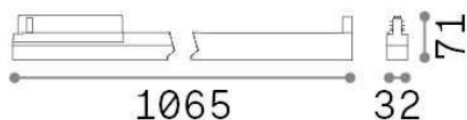

Display

General info

Technical - Spotlights and Tracks

Indoor track mounted linear fitting with integrated LED sources and direct light emission

Ean	8021696283548
Item	DISPLAY ACCENT D1065 4000K BK
Installation	Eutrac 3-phase track (Ceiling)
Guarantee	5 years
Gross weight	1.48 kg
Volume	0.01122 m ³

Technical info

Net weight	1.12 kg
Insulation class	II
Protection index	IP20
Operating temperature	0° ~ +40 °C
Dimmer	Non-dimmable, On-Off
Power output	220-240 V AC 50/60 Hz
Power supply	In-built, included NO, electronic
Accessories not included	Link on-off profile

Source info

Integrated source	Integrated LED module
Replaceable source	YES (by qualified operators only)
Power	28W
Emission	Direct
Max consumption	max 28,00 W
Features LED	LED SMD SAMSUNG
CCT	4000 K
Duration LED (t. 25°C)	50000 h
CRI	> 80
SDCM	3
Light beam	60°
UGR Maximum	< 16
Light beam flux	3700 lm
Useful light flux	3150 lm
Photobiological risk	1
Standby power	< 0.50