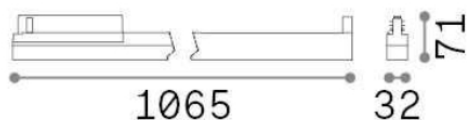

Display

General info

Technical - Spotlights and Tracks

Indoor track mounted linear fitting with integrated LED sources and direct light emission

Ean	8021696283531
Item	DISPLAY ACCENT D1065 4000K WH
Installation	Eutrac 3-phase track (Ceiling)
Guarantee	5 years
Gross weight	1.48 kg
Volume	0.01122 m ³

Technical info

Net weight	1.12 kg
Insulation class	II
Protection index	IP20
Operating temperature	0° ~ +40 °C
Dimmer	Non-dimmable, On-Off
Power output	220-240 V AC 50/60 Hz
Power supply	In-built, included NO, electronic
Accessories not included	Link on-off profile

Source info

Integrated source	Integrated LED module
Replaceable source	YES (by qualified operators only)
Power	28W
Emission	Direct
Max consumption	max 28,00 W
Features LED	LED SMD SAMSUNG
CCT	4000 K
Duration LED (t. 25°C)	50000 h
CRI	> 80
SDCM	3
Light beam	60°
UGR Maximum	< 16
Light beam flux	3700 lm
Useful light flux	3150 lm
Photobiological risk	1
Standby power	< 0.50