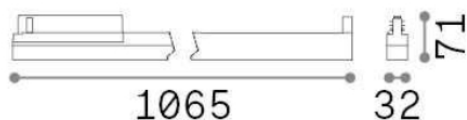

Display

General info

Technical - Spotlights and Tracks

Indoor track mounted linear fitting with integrated LED sources and direct light emission

Ean	8021696283258
Item	DISPLAY UGR D1065 4000K BK
Installation	Eutrac 3-phase track (Ceiling)
Guarantee	5 years
Gross weight	1.48 kg
Volume	0.01122 m ³

Technical info

Net weight	1.12 kg
Insulation class	II
Protection index	IP20
Operating temperature	0° ~ +40 °C
Dimmer	Non-dimmable, On-Off
Power output	220-240 V AC 50/60 Hz
Power supply	In-built, included NO, electronic
Accessories not included	Link on-off profile

Source info

Integrated source	Integrated LED module
Replaceable source	YES (by qualified operators only)
Power	27W
Emission	Direct
Max consumption	max 27,00 W
Features LED	LED SMD SAMSUNG
CCT	4000 K
Duration LED (t. 25°C)	50000 h
CRI	> 80
SDCM	3
Light beam	70°
UGR Maximum	< 22
Light beam flux	4300 lm
Useful light flux	2550 lm
Photobiological risk	1
Standby power	< 0.50