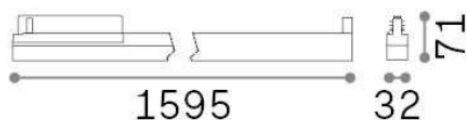

Display

General info

Technical - Spotlights and Tracks

Indoor track mounted linear fitting with integrated LED sources and direct light emission

Ean	8021696283067
Item	DISPLAY UGR D1595 3000K BK
Installation	Eutrac 3-phase track (Ceiling)
Guarantee	5 years
Gross weight	1.98 kg
Volume	0.01734 m³

Technical info

Net weight	1.57 kg
Insulation class	II
Protection index	IP20
Operating temperature	0° ~ +40 °C
Dimmer	Non-dimmable, On-Off
Power output	220-240 V AC 50/60 Hz
Power supply	In-built, included NO, electronic
Accessories not included	Link on-off profile

Source info

Integrated source	Integrated LED module
Replaceable source	YES (by qualified operators only)
Power	40W
Emission	Direct
Max consumption	max 40,00 W
Features LED	LED SMD SAMSUNG
CCT	3000 K
Duration LED (t. 25°C)	50000 h
CRI	> 80
SDCM	3
Light beam	70°
UGR Maximum	< 22
Light beam flux	6050 lm
Useful light flux	3400 lm
Photobiological risk	1
Standby power	< 0.50