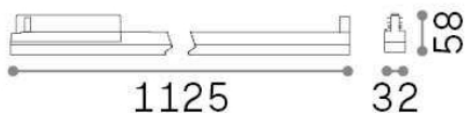

Display

General info

Technical - Spotlights and Tracks

Indoor track mounted linear fitting with integrated LED sources and diffuse light emission

Ean	8021696283050
Item	DISPLAY WIDE D1125 3000K BK
Installation	Eutrac 3-phase track (Ceiling)
Guarantee	5 years
Gross weight	1.12 kg
Volume	0.012444 m ³

Technical info

Net weight	0.77 kg
Insulation class	II
Protection index	IP20
Operating temperature	0° ~ +40 °C
Dimmer	Non-dimmable, On-Off
Power output	220-240 V AC 50/60 Hz
Power supply	In-built, included NO, electronic
Accessories not included	Link on-off profile

Source info

Integrated source	Integrated LED module
Replaceable source	YES (by qualified operators only)
Power	40W
Emission	Diffuse
Max consumption	max 40,00 W
Features LED	LED SMD SAMSUNG
CCT	3000 K
Duration LED (t. 25°C)	50000 h
CRI	> 80
SDCM	3
Light beam	125°
Light beam flux	5750 lm
Useful light flux	3250 lm
Photobiological risk	1
Standby power	< 0.50