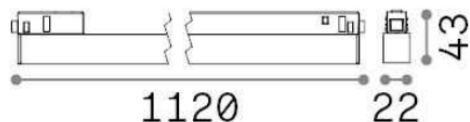

Ego

General info

Technical - Linear system

Indoor track mounted linear fitting with integrated LED sources and direct light emission

Ean	8021696283043
Item	EGO WIDE 26W 3000K ON-OFF WH
Installation	Ego profile
Guarantee	5 years
Gross weight	0.64 kg
Volume	0.001271 m ³

Technical info

Net weight	0.62 kg
Insulation class	III
Protection index	IP20
Operating temperature	0° ~ +40 °C
Dimmer	Non-dimmable, On-Off
Power output	48 V DC
Power supply	Required, remoted, not included NO, elettronico
Accessories not included	Ego profile

Source info

Integrated source	Integrated LED module
Replaceable source	YES (by qualified operators only)
Power	26W
Emission	Direct
Max consumption	max 26,00 W
Features LED	LED SMD SAMSUNG
CCT	3000 K
Duration LED (t. 25°C)	50000 h
CRI	> 90
SDCM	3
Light beam	110°
Light beam flux	3300 lm
Useful light flux	1650 lm
Photobiological risk	1