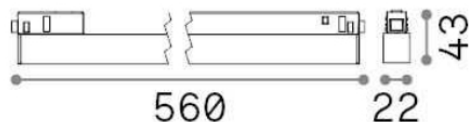

Ego

General info

Technical - Linear system

Indoor track mounted linear fitting with integrated LED sources and direct light emission

Ean	8021696283036
Item	EGO WIDE 13W 3000K ON-OFF WH
Installation	Ego profile
Guarantee	5 years
Gross weight	0.36 kg
Volume	0.000641 m ³

Technical info

Net weight	0.34 kg
Insulation class	III
Protection index	IP20
Operating temperature	0° ~ +40 °C
Dimmer	Non-dimmable, On-Off
Power output	48 V DC
Power supply	Required, remoted, not included NO, elettronico
Accessories not included	Ego profile

Source info

Integrated source	Integrated LED module
Replaceable source	YES (by qualified operators only)
Power	13W
Emission	Direct
Max consumption	max 13,00 W
Features LED	LED SMD SAMSUNG
CCT	3000 K
Duration LED (t. 25°C)	50000 h
CRI	> 90
SDCM	3
Light beam	110°
Light beam flux	1650 lm
Useful light flux	820 lm
Photobiological risk	1