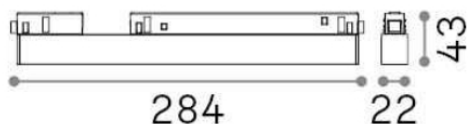

Ego

General info

Technical - Linear system

Indoor track mounted linear fitting with integrated LED sources and direct light emission

Ean	8021696283029
Item	EGO WIDE 07W 3000K ON-OFF WH
Installation	Ego profile
Guarantee	5 years
Gross weight	0.3 kg
Volume	0.000366 m ³

Technical info

Net weight	0.2 kg
Insulation class	III
Protection index	IP20
Operating temperature	0° ~ +40 °C
Dimmer	Non-dimmable, On-Off
Power output	48 V DC
Power supply	Required, remoted, not included NO, elettronico
Accessories not included	Ego profile

Source info

Integrated source	Integrated LED module
Replaceable source	YES (by qualified operators only)
Power	7W
Emission	Direct
Max consumption	max 7,00 W
Features LED	LED SMD SAMSUNG
CCT	3000 K
Duration LED (t. 25°C)	50000 h
CRI	> 90
SDCM	3
Light beam	110°
Light beam flux	820 lm
Useful light flux	410 lm
Photobiological risk	1