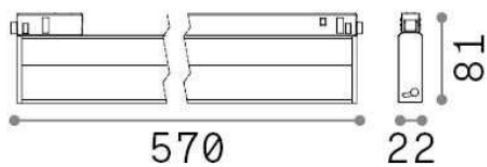

Ego

General info

Technical - Linear system

Indoor track mounted adjustable linear fitting with integrated LED sources and direct asymmetrical light emission

Ean	8021696283012
Item	EGO WALL WASHER 13W 3000K ON-OFF WH
Installation	Ego profile
Guarantee	5 years
Gross weight	0.58 kg
Volume	0.001211 m ³

Technical info

Net weight	0.56 kg
Insulation class	III
Protection index	IP20
Operating temperature	0° ~ +40 °C
Dimmer	Non-dimmable, On-Off
Power output	48
Power supply	Required, remoted, not included SI (solo personale qualificato), elettronico
Adjustability	vert. 0°-13°

Source info

Integrated source	Integrated LED module
Replaceable source	YES (by qualified operators only)
Power	13W
Emission	Direct Asymmetrical
Max consumption	max 13 W
Features LED	LED SMD SAMSUNG
CCT	3000 K
Duration LED (t. 25°C)	50000 h
CRI	90
SDCM	3
Light beam	-
Light beam flux	1300 lm
Useful light flux	920 lm
Photobiological risk	1