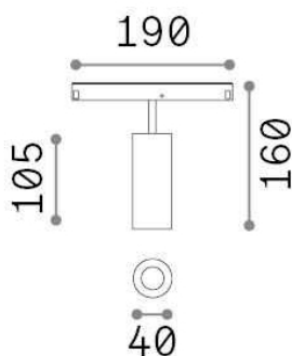

Ego

General info

Technical - Linear system

Indoor track mounted adjustable projector with integrated LED sources and direct light emission

Ean	8021696282992
Item	EGO TRACK SINGLE 12W 3000K ON-OFF WH
Installation	Ego profile
Guarantee	5 years
Gross weight	0.22 kg
Volume	0.004092 m ³

Technical info

Net weight	0.19 kg
Insulation class	III
Protection index	IP20
Operating temperature	0° ~ +40 °C
Dimmer	Non-dimmable, On-Off
Power output	48 V DC
Power supply	Required, remoted, not included NO, elettronico
Adjustability	vert. 0°-90° , orizz. 0°-335°
Accessories not included	Honeycomb filter, Ego profile

Source info

Integrated source	Integrated LED module
Replaceable source	YES (by qualified operators only)
Power	12W
Emission	Direct
Max consumption	max 12,00 W
Features LED	LED COB CITIZEN
CCT	3000 K
Duration LED (t. 25°C)	50000 h
CRI	> 90
SDCM	3
Light beam	30°
Light beam flux	1000 lm
Useful light flux	820 lm
Photobiological risk	1