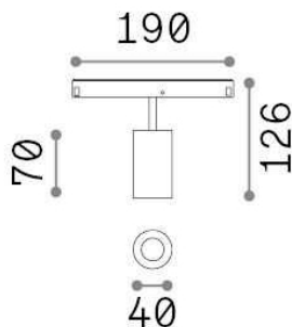

Ego

General info

Technical - Linear system

Indoor track mounted adjustable projector with integrated LED sources and direct light emission

Ean	8021696282985
Item	EGO TRACK SINGLE 08W 3000K ON-OFF WH
Installation	Ego profile
Guarantee	5 years
Gross weight	0.35 kg
Volume	0.004092 m³

Technical info

Net weight	0.15 kg
Insulation class	III
Protection index	IP20
Operating temperature	0° ~ +40 °C
Dimmer	Non-dimmable, On-Off
Power output	48 V DC
Power supply	Required, remoted, not included NO, elettronico
Adjustability	vert. 0°-90° , orizz. 0°-335°
Accessories not included	Honeycomb filter, Ego profile

Source info

Integrated source	Integrated LED module
Replaceable source	YES (by qualified operators only)
Power	8W
Emission	Direct
Max consumption	max 8,00 W
Features LED	LED COB CITIZEN
CCT	3000 K
Duration LED (t. 25°C)	50000 h
CRI	> 90
SDCM	3
Light beam	30°
Light beam flux	730 lm
Useful light flux	620 lm
Photobiological risk	1