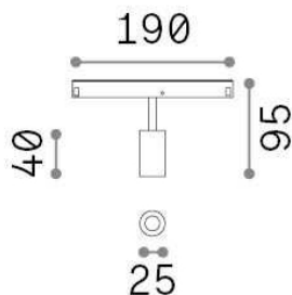

Ego

General info

Technical - Linear system

Indoor track mounted adjustable projector with integrated LED sources and direct light emission

Ean	8021696282978
Item	EGO TRACK SINGLE 03W 3000K ON-OFF WH
Installation	Ego profile
Guarantee	5 years
Gross weight	0.26 kg
Volume	0.004092 m ³

Technical info

Net weight	0.08 kg
Insulation class	III
Protection index	IP20
Operating temperature	0° ~ +40 °C
Dimmer	Non-dimmable, On-Off
Power output	48 V DC
Power supply	Required, remoted, not included NO, elettronico
Adjustability	vert. 0°-90° , orizz. 0°-335°
Accessories not included	Honeycomb filter, Ego profile

Source info

Integrated source	Integrated LED module
Replaceable source	YES (by qualified operators only)
Power	3W
Emission	Direct
Max consumption	max 3,00 W
Features LED	LED SMD OSRAM
CCT	3000 K
Duration LED (t. 25°C)	50000 h
CRI	> 90
SDCM	3
Light beam	30°
Light beam flux	190 lm
Useful light flux	180 lm
Photobiological risk	1