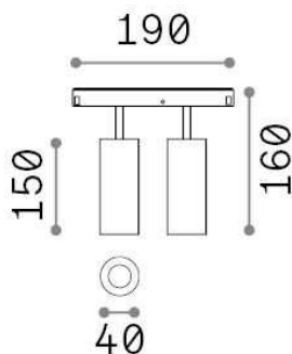

Ego

General info

Technical - Linear system

Indoor track mounted adjustable projector with multiple integrated LED sources and direct light emission

Ean	8021696282961
Item	EGO TRACK DOUBLE 24W 3000K ON-OFF WH
Installation	Ego profile
Guarantee	5 years
Gross weight	0.42 kg
Volume	0.004092 m ³

Technical info

Net weight	0.34 kg
Insulation class	III
Protection index	IP20
Operating temperature	0° ~ +40 °C
Dimmer	Non-dimmable, On-Off
Power output	48 V DC
Power supply	Required, remoted, not included NO, elettronico
Adjustability	vert. 0°-90° , orizz. 0°-335°
Accessories not included	Honeycomb filters, Ego profile

Source info

Integrated source	Integrated LED module
Replaceable source	YES (by qualified operators only)
Power	24W
Emission	Direct
Max consumption	max 24,00 W
Features LED	LED COB CITIZEN
CCT	3000 K
Duration LED (t. 25°C)	50000 h
CRI	> 90
SDCM	3
Light beam	30°
Light beam flux	2000 lm
Useful light flux	1640 lm
Photobiological risk	1