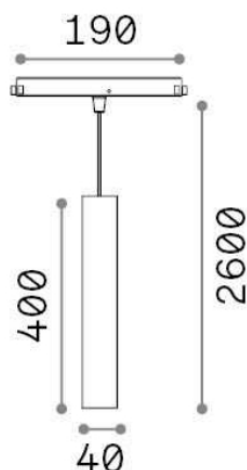

Ego

General info

Technical - Linear system

Indoor suspended track mounted lamp with integrated LED sources and direct light emission

Ean	8021696282879
Item	EGO PENDANT TUBE 12W 3000K ON-OFF WH
Installation	Ego profile
Guarantee	5 years
Gross weight	0.7 kg
Volume	0.00376 m ³

Technical info

Net weight	0.54 kg
Insulation class	III
Protection index	IP20
Operating temperature	0° ~ +40 °C
Dimmer	Non-dimmable, On-Off
Power output	48 V DC
Power supply	Required, remoted, not included NO, elettronico
Accessories not included	Ego profile

Source info

Integrated source	Integrated LED module
Replacable source	YES (by qualified operators only)
Power	12W
Emission	Direct
Max consupption	max 12,00 W
Features LED	LED COB CITIZEN
CCT	3000 K
Duration LED (t. 25°C)	50000 h
CRI	> 90
SDCM	3
Light beam	30°
UGR Maximum	< 19
Light beam flux	1000 lm
Useful light flux	820 lm
Photobiological risk	1