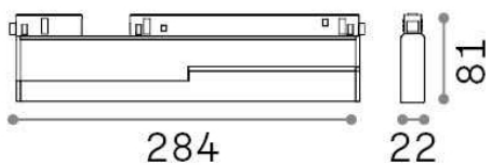

Ego

General info

Technical - Linear system

Indoor track mounted adjustable linear fitting with integrated LED sources and direct light emission

Ean	8021696282725
Item	EGO FLEXIBLE WIDE 07W 3000K ON-OFF WH
Installation	Ego profile
Guarantee	5 years
Gross weight	0.6 kg
Volume	0.0032 m ³

Technical info

Net weight	0.49 kg
Insulation class	III
Protection index	IP20
Operating temperature	0° ~ +40 °C
Dimmer	Non-dimmable, On-Off
Power output	48 V DC
Power supply	Required, remoted, not included NO, elettronico
Adjustability	vert. 0°-90°
Accessories not included	Ego profile

Source info

Integrated source	Integrated LED module
Replaceable source	YES (by qualified operators only)
Power	7W
Emission	Direct
Max consumption	max 7,00 W
Features LED	LED SMD SAMSUNG
CCT	3000 K
Duration LED (t. 25°C)	50000 h
CRI	> 90
SDCM	3
Light beam	110°
Light beam flux	820 lm
Useful light flux	410 lm
Photobiological risk	1