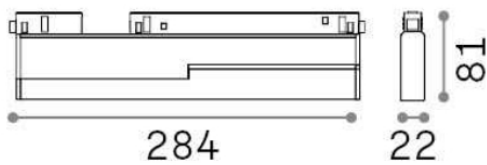

Ego

General info

Technical - Linear system

Indoor track mounted adjustable linear fitting with integrated LED sources and direct light emission

Ean	8021696282718
Item	EGO FLEXIBLE ACCENT 13W 3000K ON-OFF WH
Installation	Ego profile
Guarantee	5 years
Gross weight	0.5 kg
Volume	0.003078 m ³

Technical info

Net weight	0.47 kg
Insulation class	III
Protection index	IP20
Operating temperature	0° ~ +40 °C
Dimmer	Non-dimmable, On-Off
Power output	48 V DC
Power supply	Required, remoted, not included NO, elettronico
Adjustability	vert. 0°-90°
Accessories not included	Ego profile

Source info

Integrated source	Integrated LED module
Replaceable source	YES (by qualified operators only)
Power	13W
Emission	Direct
Max consumption	max 13,00 W
Features LED	LED SMD SAMSUNG
CCT	3000 K
Duration LED (t. 25°C)	50000 h
CRI	> 90
SDCM	3
Light beam	35°
UGR Maximum	< 19
Light beam flux	1300 lm
Useful light flux	1200 lm
Photobiological risk	1