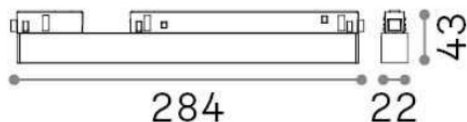

Ego

General info

Technical - Linear system

Indoor track mounted linear fitting with integrated LED sources and direct light emission

Ean	8021696282640
Item	EGO ACCENT 13W 3000K ON-OFF WH
Installation	Ego profile
Guarantee	5 years
Gross weight	0.35 kg
Volume	0.001853 m ³

Technical info

Net weight	0.21 kg
Insulation class	III
Protection index	IP20
Operating temperature	0° ~ +40 °C
Dimmer	Non-dimmable, On-Off
Power output	48 V DC
Power supply	Required, remoted, not included NO, elettronico
Adjustability	vert. 0°-90°
Accessories not included	Ego profile

Source info

Integrated source	Integrated LED module
Replaceable source	YES (by qualified operators only)
Power	13W
Emission	Direct
Max consupption	max 13,00 W
Features LED	LED SMD OSRAM
CCT	3000 K
Duration LED (t. 25°C)	50000 h
CRI	> 90
SDCM	3
Light beam	35°
UGR Maximum	< 19
Light beam flux	1300 lm
Useful light flux	1200 lm
Photobiological risk	1