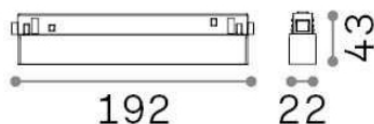

Ego

General info

Technical - Linear system

Indoor track mounted linear fitting with integrated LED sources and direct light emission

Ean	8021696282633
Item	EGO ACCENT 07W 3000K ON-OFF WH
Installation	Ego profile
Guarantee	5 years
Gross weight	0.29 kg
Volume	0.001254 m³

Technical info

Net weight	0.14 kg
Insulation class	III
Protection index	IP20
Operating temperature	0° ~ +40 °C
Dimmer	Non-dimmable, On-Off
Power output	48 V DC
Power supply	Required, remoted, not included NO, elettronico
Adjustability	vert. 0°-90°
Accessories not included	Ego profile

Source info

Integrated source	Integrated LED module
Replaceable source	YES (by qualified operators only)
Power	7W
Emission	Direct
Max consumption	max 7,00 W
Features LED	LED SMD OSRAM
CCT	3000 K
Duration LED (t. 25°C)	50000 h
CRI	> 90
SDCM	3
Light beam	35°
UGR Maximum	< 19
Light beam flux	700 lm
Useful light flux	590 lm
Photobiological risk	1