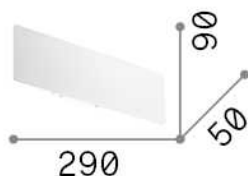

Net weight	0.65 kg
Insulation class	I
Protection index	IP20
Compliance	CE
Operating temperature	0° ~ +40 °C
Dimmer	Non-dimmable, On-Off
Power output	220-240 V AC 50/60 Hz
Power supply	In-built, included Replaceable (by qualified operators only), electronic

Source info

Integrated source	Integrated LED module
Replaceable source	No
Power	LED 12,5 W
Emission	Indirect
Max consumption	max 12,50 W
Features LED	LED SMD SAMSUNG
CCT	3000 K
Duration LED (t. 25°C)	50000 h
CRI	> 80
Light beam flux	1450 lm
Useful light flux	1310 lm
Photobiological risk	1