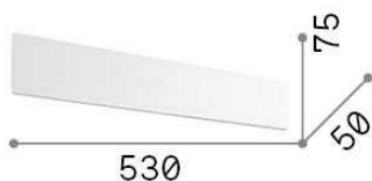

Zig zag

General info

DECORATIVO - Wall

Indoor wall mounted linear fitting with multiple integrated LED sources and indirect light emission

Ean	8021696282138
Item	ZIG ZAG AP D53 3000K OTTONE
Installation	Wall
Guarantee	5 years
Gross weight	0.71 kg
Volume	0.002916 m ³

Source info

Integrated source	Integrated LED module
Repleaceable source	NO
Power	LED 23W
Emission	Indirect
Max consuption	max 23 W
Features LED	LED SMD SAMSUNG
CCT	3000 K
Duration LED (t. 25°C)	50000 h
CRI	> 80
Light beam flux	2900 lm
Useful light flux	2600 lm
Standby power	< 0.50