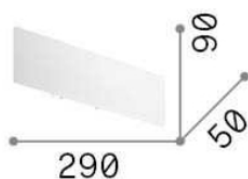

Zig zag

General info

DECORATIVO - Wall

Indoor wall mounted linear fitting with multiple integrated LED sources and indirect light emission

Ean	8021696282121
Item	ZIG ZAG AP D29 3000K OTTONE
Installation	Wall
Guarantee	5 years
Gross weight	0.53 kg
Volume	0.002025 m ³

Source info

Integrated source	Integrated LED module
Repleaceable source	NO
Power	LED 12,5W
Emission	Indirect
Max consupption	max 12,5 W
Features LED	LED SMD SAMSUNG
CCT	3000 K
Duration LED (t. 25°C)	50000 h
CRI	> 80
Light beam flux	1450 lm
Useful light flux	1310 lm
Standby power	< 0.50