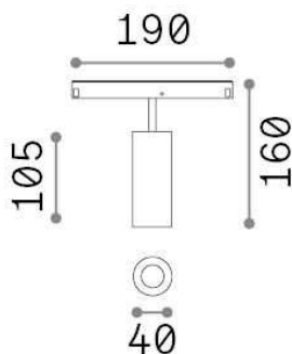

Ego

General info

Technical - Linear system

Indoor track mounted adjustable projector with integrated LED sources and direct light emission

Ean	8021696282053
Item	EGO TRACK SINGLE 12W 3000K ON-OFF GD
Installation	Ego profile
Guarantee	5 years
Gross weight	0.22 kg
Volume	0.004092 m ³

Technical info

Net weight	0.19 kg
Insulation class	III
Protection index	IP20
Operating temperature	0° ~ +40 °C
Dimmer	Non-dimmable, On-Off
Power output	48 V DC
Power supply	Required, remoted, not included NO, elettronico
Adjustability	vert. 0°-90° , orizz. 0°-335°
Accessories not included	Honeycomb filter, Ego profile

Source info

Integrated source	Integrated LED module
Replaceable source	YES (by qualified operators only)
Power	12W
Emission	Direct
Max consumption	max 12,00 W
Features LED	LED COB CITIZEN
CCT	3000 K
Duration LED (t. 25°C)	50000 h
CRI	> 90
SDCM	3
Light beam	30°
Light beam flux	1000 lm
Useful light flux	820 lm
Photobiological risk	1