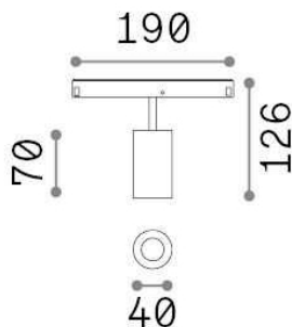

Ego

General info

Technical - Linear system

Indoor track mounted adjustable projector with integrated LED sources and direct light emission

Ean	8021696282046
Item	EGO TRACK SINGLE 08W 3000K ON-OFF GD
Installation	Ego profile
Guarantee	5 years
Gross weight	0.35 kg
Volume	0.004092 m ³

Technical info

Net weight	0.15 kg
Insulation class	III
Protection index	IP20
Operating temperature	0° ~ +40 °C
Dimmer	Non-dimmable, On-Off
Power output	48 V DC
Power supply	Required, remoted, not included NO, elettronico
Adjustability	vert. 0°-90° , orizz. 0°-335°
Accessories not included	Honeycomb filter, Ego profile

Source info

Integrated source	Integrated LED module
Replaceable source	YES (by qualified operators only)
Power	8W
Emission	Direct
Max consumption	max 8,00 W
Features LED	LED COB CITIZEN
CCT	3000 K
Duration LED (t. 25°C)	50000 h
CRI	> 90
SDCM	3
Light beam	30°
Light beam flux	730 lm
Useful light flux	620 lm
Photobiological risk	1