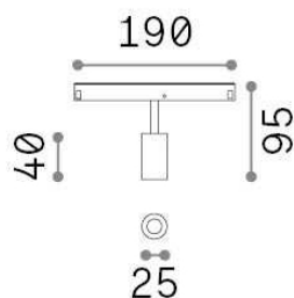

Ego

General info

Technical - Linear system

Indoor track mounted adjustable projector with integrated LED sources and direct light emission

Ean	8021696282039
Item	EGO TRACK SINGLE 03W 3000K ON-OFF GD
Installation	Ego profile
Guarantee	5 years
Gross weight	0.26 kg
Volume	0.004092 m ³

Technical info

Net weight	0.08 kg
Insulation class	III
Protection index	IP20
Operating temperature	0° ~ +40 °C
Dimmer	Non-dimmable, On-Off
Power output	48 V DC
Power supply	Required, remoted, not included NO, elettronico
Adjustability	vert. 0°-90° , orizz. 0°-335°
Accessories not included	Honeycomb filter, Ego profile

Source info

Integrated source	Integrated LED module
Replaceable source	YES (by qualified operators only)
Power	3W
Emission	Direct
Max consumption	max 3,00 W
Features LED	LED SMD OSRAM
CCT	3000 K
Duration LED (t. 25°C)	50000 h
CRI	> 90
SDCM	3
Light beam	30°
Light beam flux	190 lm
Useful light flux	180 lm
Photobiological risk	1