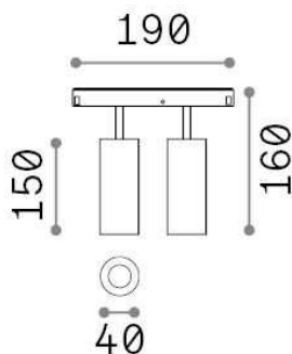

Ego

General info

Technical - Linear system

Indoor track mounted adjustable projector with multiple integrated LED sources and direct light emission

Ean	8021696282022
Item	EGO TRACK DOUBLE 24W 3000K ON-OFF GD
Installation	Ego profile
Guarantee	5 years
Gross weight	0.42 kg
Volume	0.004092 m³

Technical info

Net weight	0.34 kg
Insulation class	III
Protection index	IP20
Operating temperature	0° ~ +40 °C
Dimmer	Non-dimmable, On-Off
Power output	48 V DC
Power supply	Required, remoted, not included NO, elettronico
Adjustability	vert. 0°-90° , orizz. 0°-335°
Accessories not included	Honeycomb filters, Ego profile

Source info

Integrated source	Integrated LED module
Replaceable source	YES (by qualified operators only)
Power	24W
Emission	Direct
Max consumption	max 24,00 W
Features LED	LED COB CITIZEN
CCT	3000 K
Duration LED (t. 25°C)	50000 h
CRI	> 90
SDCM	3
Light beam	30°
Light beam flux	2000 lm
Useful light flux	1640 lm
Photobiological risk	1