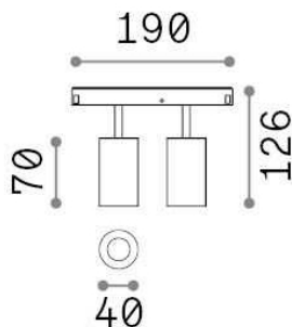

Ego

General info

Technical - Linear system

Indoor track mounted adjustable projector with multiple integrated LED sources and direct light emission

Ean	8021696282015
Item	EGO TRACK DOUBLE 16W 3000K ON-OFF GD
Installation	Ego profile
Guarantee	5 years
Gross weight	0.44 kg
Volume	0.004092 m ³

Technical info

Net weight	0.26 kg
Insulation class	III
Protection index	IP20
Operating temperature	0° ~ +40 °C
Dimmer	Non-dimmable, On-Off
Power output	48 V DC
Power supply	Required, remoted, not included NO, elettronico
Adjustability	vert. 0°-90° , orizz. 0°-335°
Accessories not included	Honeycomb filters, Ego profile

Source info

Integrated source	Integrated LED module
Replaceable source	YES (by qualified operators only)
Power	16W
Emission	Direct
Max consumption	max 16,00 W
Features LED	LED COB CITIZEN
CCT	3000 K
Duration LED (t. 25°C)	50000 h
CRI	> 90
SDCM	3
Light beam	30°
Light beam flux	1450 lm
Useful light flux	1240 lm
Photobiological risk	1