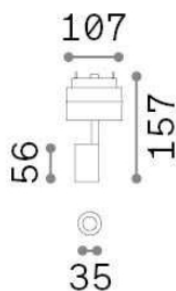

Arca

General info

Technical - Linear system

Indoor track mounted adjustable projector with integrated LED sources and direct light emission

Ean	8021696281995
Item	ARCA TRACK 05W 40° 3000K OTTONE
Installation	Arca profile
Guarantee	5 years
Gross weight	0.3 kg
Volume	0.001539 m ³

Technical info

Net weight	0.2 kg
Insulation class	III
Protection index	IP20
Operating temperature	0° ~ +40 °C
Dimmer	Non-dimmable, On-Off
Power output	48 V DC
Power supply	Required, remoted, not included NO, elettronico
Adjustability	vert. 0°-90° , orizz. 0°-335°
Accessories not included	Narrow beam lens, Arca profile

Source info

Integrated source	Integrated LED module
Repleaceable source	YES (by qualified operators only)
Power	5W
Emission	Direct
Max consupption	max 5,00 W
Features LED	LED COB CREE
CCT	3000 K
Duration LED (t. 25°C)	50000 h
CRI	> 80
SDCM	3
Light beam	34°
Light beam flux	450 lm
Useful light flux	360 lm
Photobiological risk	2