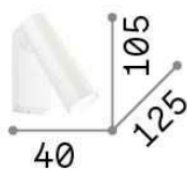

Pipe

General info

DECORATIVO - Wall

Indoor wall mounted projector with integrated LED sources, in-built switch and direct light emission

| | |
|---------------------|-------------------------|
| Ean | 8021696281001 |
| Item | PIPE AP NERO |
| Installation | Wall |
| Guarantee | 5 years |
| Gross weight | 0.47 kg |
| Volume | 0.000945 m ³ |

Source info

| | |
|-------------------------------|-----------------------------------|
| Integrated source | Integrated LED module |
| Replaceable source | YES (by qualified operators only) |
| Power | LED 7W |
| Emission | Direct |
| Max consumption | max 7 W |
| Features LED | LED COB CREE |
| CCT | 3000 K |
| Duration LED (t. 25°C) | 20000 h |
| CRI | > 80 |
| SDCM | 3 |
| Light beam | 30° |
| Light beam flux | 580 lm |
| Useful light flux | 400 lm |
| Photobiological risk | 1 |
| Standby power | < 0.50 |