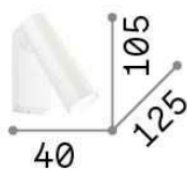

Pipe

General info

DECORATIVO - Wall

Indoor wall mounted projector with integrated LED sources, in-built switch and direct light emission

| | |
|---------------------|-------------------------|
| Ean | 8021696280998 |
| Item | PIPE AP BIANCO |
| Installation | Wall |
| Guarantee | 5 years |
| Gross weight | 0.47 kg |
| Volume | 0.000945 m ³ |

Source info

| | |
|-------------------------------|-----------------------------------|
| Integrated source | Integrated LED module |
| Repleaceable source | YES (by qualified operators only) |
| Power | LED 7W |
| Emission | Direct |
| Max consuption | max 7 W |
| Features LED | LED COB CREE |
| CCT | 3000 K |
| Duration LED (t. 25°C) | 20000 h |
| CRI | > 80 |
| SDCM | 3 |
| Light beam | 30° |
| Light beam flux | 580 lm |
| Useful light flux | 400 lm |
| Photobiological risk | 1 |
| Standby power | < 0.50 |