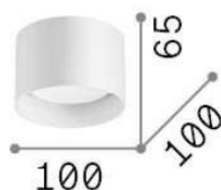

Spike

General info

DECORATIVO - Ceiling

Indoor ceiling mounted projector with direct light emission

Ean	8021696278704
Item	SPIKE PL1 NERO
Installation	Ceiling
Guarantee	5 years
Gross weight	0.31 kg
Volume	0.001716 m ³

Technical info

Net weight	0.24 kg
Insulation class	II
Protection index	IP20
Operating temperature	0° ~ +40 °C
Dimmer	Non-dimmable
Power output	220-240 V AC
Power supply	Not required

Source info

Integrated source	Light bulb (included)
Replaceable source	YES
Power	GX53 max 1 x 15W
Emission	Direct
Max consumption	-
Bulb included	EAN 8021696123936