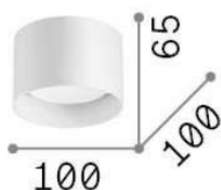

Spike

General info

DECORATIVO - Ceiling

Indoor ceiling mounted projector with direct light emission

Ean	8021696277417
Item	SPIKE PL1 BIANCO
Installation	Ceiling
Guarantee	5 years
Gross weight	0.31 kg
Volume	0.001716 m ³

Technical info

Net weight	0.24 kg
Insulation class	II
Protection index	IP20
Operating temperature	0° ~ +40 °C
Dimmer	Non-dimmable
Power output	220-240 V AC
Power supply	Not required

Source info

Integrated source	Light bulb (included)
Replaceable source	YES
Power	GX53 max 1 x 15W
Emission	Direct
Max consumption	-
Bulb included	EAN 8021696123936