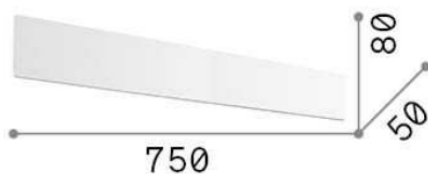

Zig zag

General info

DECORATIVO - Wall

Indoor wall mounted linear fitting with multiple integrated LED sources and indirect light emission

Ean	8021696277257
Item	ZIG ZAG AP D75 4000K BIANCO
Installation	Wall
Guarantee	5 years
Gross weight	1.3 kg
Volume	0.00525 m ³

Source info

Integrated source	Integrated LED module
Repleaceable source	NO
Power	LED 30W
Emission	Indirect
Max consuption	max 30 W
Features LED	LED SMD SAMSUNG
CCT	4000 K
Duration LED (t. 25°C)	50000 h
CRI	> 80
Light beam flux	4300 lm
Useful light flux	3870 lm
Standby power	< 0.50