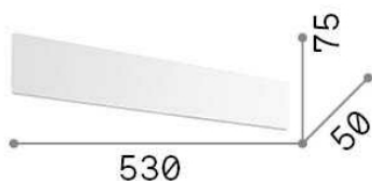

Zig zag

General info

DECORATIVO - Wall

Indoor wall mounted linear fitting with multiple integrated LED sources and indirect light emission

Ean	8021696277240
Item	ZIG ZAG AP D53 4000K BIANCO
Installation	Wall
Guarantee	5 years
Gross weight	0.71 kg
Volume	0.002916 m ³

Source info

Integrated source	Integrated LED module
Repleaceable source	NO
Power	LED 23W
Emission	Indirect
Max consuption	max 23 W
Features LED	LED SMD SAMSUNG
CCT	4000 K
Duration LED (t. 25°C)	50000 h
CRI	> 80
Light beam flux	3050 lm
Useful light flux	2730 lm
Standby power	< 0.50