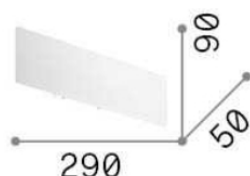

General info

DECORATIVO - Wall

Indoor wall mounted linear fitting with multiple integrated LED sources and indirect light emission

Ean	8021696277233
Item	ZIG ZAG AP D29 4000K BIANCO
Installation	Wall
Guarantee	5 years
Gross weight	0.53 kg
Volume	0.002025 m ³

Source info

Integrated source	Integrated LED module
Repleaceable source	NO
Power	LED 12,5W
Emission	Indirect
Max consupption	max 12,5 W
Features LED	LED SMD SAMSUNG
CCT	4000 K
Duration LED (t. 25°C)	50000 h
CRI	> 80
Light beam flux	1550 lm
Useful light flux	1380 lm
Standby power	< 0.50