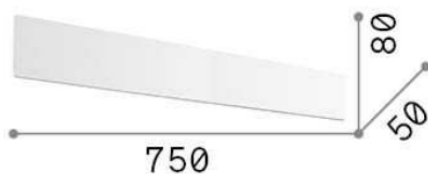

Zig zag

General info

DECORATIVO - Wall

Indoor wall mounted linear fitting with multiple integrated LED sources and indirect light emission

Ean	8021696277226
Item	ZIG ZAG AP D75 3000K NERO
Installation	Wall
Guarantee	5 years
Gross weight	1.3 kg
Volume	0.00525 m ³

Source info

Integrated source	Integrated LED module
Repleaceable source	NO
Power	LED 30W
Emission	Indirect
Max consupption	max 30 W
Features LED	LED SMD SAMSUNG
CCT	3000 K
Duration LED (t. 25°C)	50000 h
CRI	> 80
Light beam flux	4100 lm
Useful light flux	3680 lm
Standby power	< 0.50