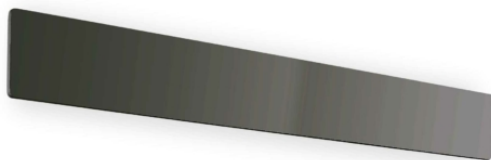

Zig zag

General info

DECORATIVO - Wall

Indoor wall mounted linear fitting with multiple integrated LED sources and indirect light emission

Ean	8021696277226
Item	ZIG ZAG AP D75 3000K NERO
Installation	Wall
Guarantee	5 years
Gross weight	1.3 kg
Volume	0.00525 m ³

Source info

Integrated source	Integrated LED module
Repleaceable source	NO
Power	LED 30W
Emission	Indirect
Max consupption	max 30 W
Features LED	LED SMD SAMSUNG
CCT	3000 K
Duration LED (t. 25°C)	50000 h
CRI	> 80
Light beam flux	4100 lm
Useful light flux	3680 lm
Standby power	< 0.50