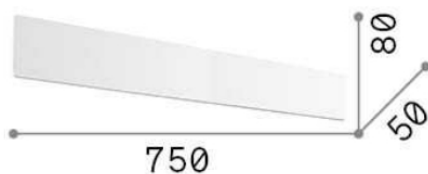

Source info

Integrated source	Integrated LED module
Repleaceable source	NO
Power	LED 30W
Emission	Indirect
Max consupption	max 30 W
Features LED	LED SMD SAMSUNG
CCT	3000 K
Duration LED (t. 25°C)	50000 h
CRI	> 80
Light beam flux	4100 lm
Useful light flux	3680 lm
Standby power	< 0.50