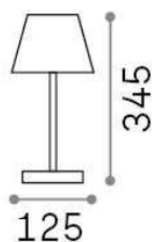

Lolita

General info

Outdoor - Table

Outdoor table dimmable lamp with integrated LED sources, in-built switch, integrated battery and direct light emission

Ean	8021696276489
Item	LOLITA TL COOL GREY
Installation	Table
Guarantee	5 years
Gross weight	0.76 kg
Volume	0.007779 m³

Technical info

Net weight	0.53 kg
Insulation class	II
Protection index	IP54
Operating temperature	0° ~ +40 °C
Dimmer	Non-dimmable, Touch dimmer
Power output	220-240 50/60 Hz
Power supply	Separate, included YES (by qualified operators only), electronic

Source info

Integrated source	Integrated LED module
Replaceable source	YES (by qualified operators only)
Power	LED 7W
Emission	Direct
Max consumption	max 7 W
Features LED	LED COB
CCT	3000 K
Duration LED (t. 25°C)	25000 h
CRI	80
Light beam flux	330 lm
Useful light flux	30 lm
Standby power	< 0.50