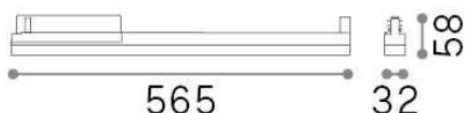

Display

General info

Technical - Spotlights and Tracks

Indoor track mounted linear fitting with integrated LED sources and diffuse light emission

Ean	8021696276274
Item	DISPLAY WIDE D0565 4000K WH
Installation	Eutrac 3-phase track (Ceiling)
Guarantee	5 years
Gross weight	0.6 kg
Volume	0.006732 m ³

Technical info

Net weight	0.42 kg
Insulation class	II
Protection index	IP20
Operating temperature	0° ~ +40 °C
Dimmer	Non-dimmable, On-Off
Power output	220-240 V AC 50/60 Hz
Power supply	In-built, included NO, electronic
Accessories not included	Link on-off profile

Source info

Integrated source	Integrated LED module
Replaceable source	YES (by qualified operators only)
Power	21W
Emission	Diffuse
Max consumption	max 21,00 W
Features LED	LED SMD SAMSUNG
CCT	4000 K
Duration LED (t. 25°C)	50000 h
CRI	> 80
SDCM	3
Light beam	125°
Light beam flux	2850 lm
Useful light flux	1750 lm
Photobiological risk	1
Standby power	< 0.50